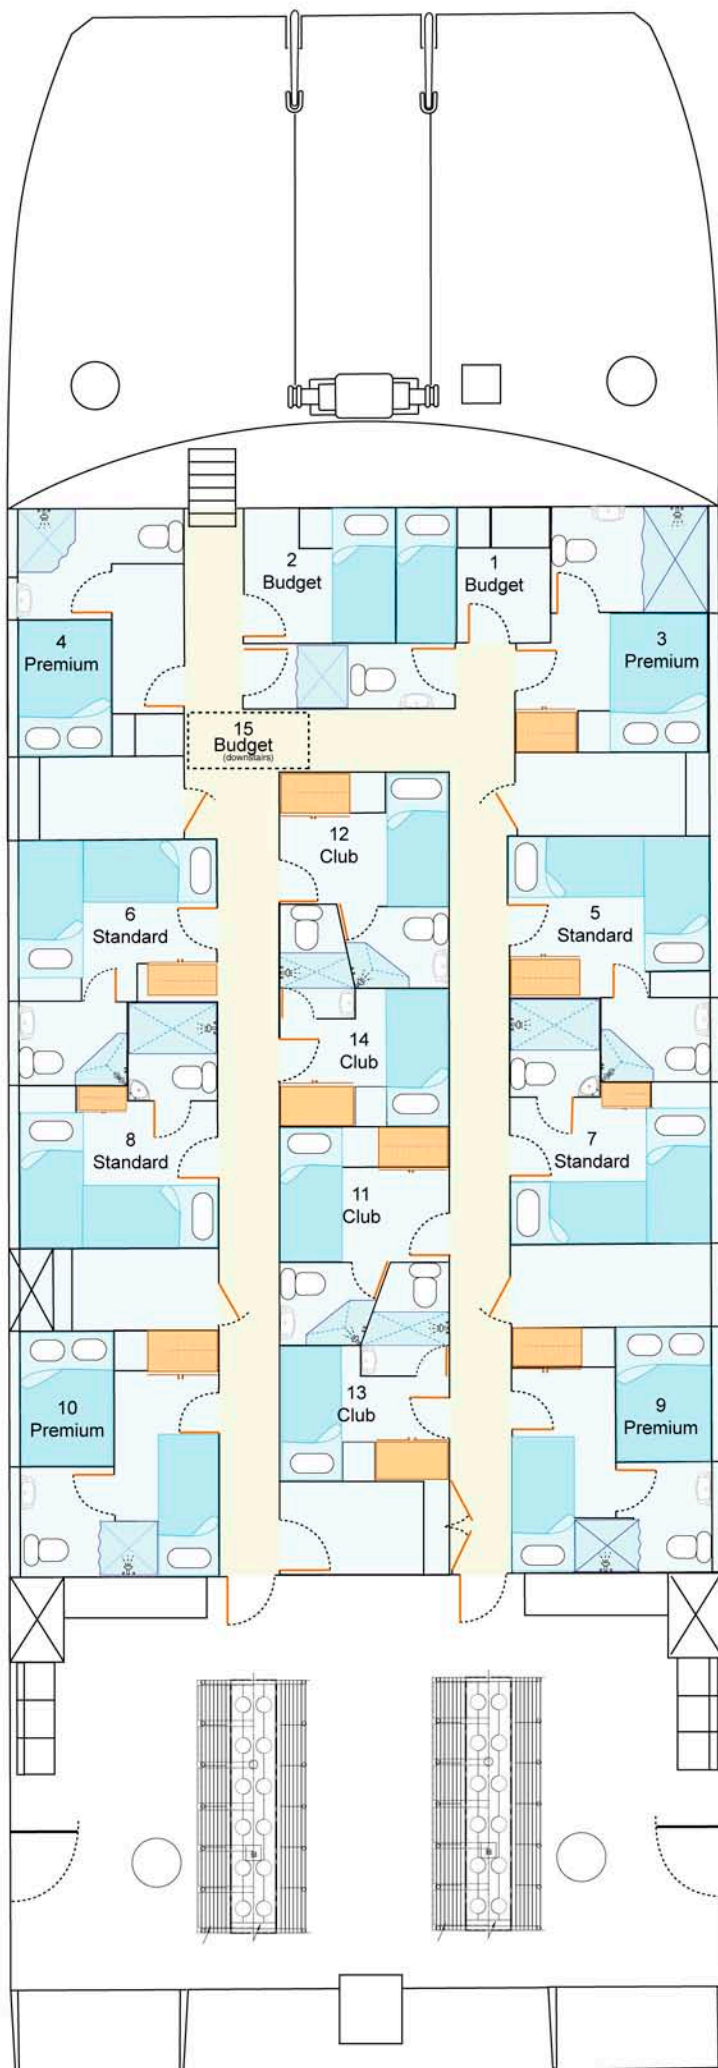

**Mike Ball
Dive Expeditions
AUSTRALIA**

Spoilsport

Cabin Accommodation
(29 passengers)

Premium and Standard cabins have ocean views

Premium x 2 (4 passengers)
(double + single bed with private bathroom)

Premium x 2 (4 passengers)
(double with private bathroom)

Standard x 4 (8 passengers)
(twin single beds with private bathroom)

Club x 4 (8 passengers)
(twin bunk beds with private bathroom)

Budget x 3 (5 passengers)
(twin bunk beds with share bathroom)